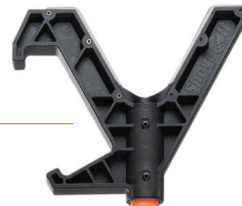

KEEP YOUR HANDS OFF IT

ShovelIt™

HAND SAFETY TOOL

The ShovelIt™ hand safety tool helps avoid hand injuries while working with suspended loads or maneuvering objects, maintaining proper body positioning for safe handling out of the line of fire. It enables users to guide loads, move and position pipes and tubulars, as well as grab slings and taglines without physically placing hands on the item.

The ShovelIt push pole enables workers to remain a safe distance away from suspended loads as well as danger zones, avoiding hazardous crush and pinch points while sustaining control of the load being positioned.

Grab What You Want

Opposing grab hooks help maneuver cable-slung loads, cargo, baskets or grab slings and tag lines.

V is for Versatility

The V-shaped head allows workers to safely push and pull against flat surfaces, corners and tubulars.

Part Number	Length	Description
SHST21R	21"	V-Head, Rubber Inserts, 1 Hand Guard, 1 D-Handle
SHST42R	42"	V-Head, Rubber Inserts, 1 Hand Guard, 1 D-Handle
SHST50R	50"	V-Head, Rubber Inserts, 1 Hand Guard, 1 D-Handle
SHST72R	72"	V-Head, Rubber Inserts, 2 Hand Guards
SHST90R	90"	V-Head, Rubber Inserts, 2 Hand Guards
SHST21P	21"	V-Head, Rubber Inserts, 1 Hand Guard, 1 D-Handle
SHST42P	42"	V-Head, Rubber Inserts, 1 Hand Guard, 1 D-Handle
SHST50P	50"	V-Head, Rubber Inserts, 1 Hand Guard, 1 D-Handle
SHST72P	72"	V-Head, Rubber Inserts, 2 Hand Guards
SHST90P	90"	V-Head, Rubber Inserts, 2 Hand Guards