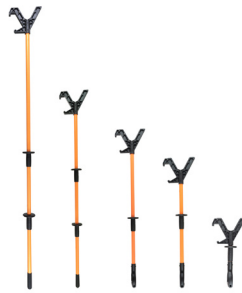

KEEP YOUR HANDS OFF IT

ShovelIt™

HAND SAFETY TOOL

The ShovelIt™ hand safety tool helps avoid hand injuries while working with suspended loads or maneuvering objects, maintaining proper body positioning for safe handling out of the line of fire. It enables users to guide loads, move and position pipes and tubulars, as well as grab slings and taglines without physically placing hands on the item.

The ShovelIt push pole enables workers to remain a safe distance away from suspended loads as well as danger zones, avoiding hazardous crush and pinch points while sustaining control of the load being positioned.

Grab What You Want

Opposing grab hooks help maneuver cable-slung loads, cargo, baskets or grab slings and tag lines.

V is for Versatility

The V-shaped head allows workers to safely push and pull against flat surfaces, corners and tubulars.

Part Number	Length	Description
SHST21R	21"	V-Head, Rubber Inserts, 1 Hand Guard, 1 D-Handle
SHST42R	42"	V-Head, Rubber Inserts, 1 Hand Guard, 1 D-Handle
SHST50R	50"	V-Head, Rubber Inserts, 1 Hand Guard, 1 D-Handle
SHST72R	72"	V-Head, Rubber Inserts, 2 Hand Guards
SHST90R	90"	V-Head, Rubber Inserts, 2 Hand Guards
SHST21P	21"	V-Head, Rubber Inserts, 1 Hand Guard, 1 D-Handle
SHST42P	42"	V-Head, Rubber Inserts, 1 Hand Guard, 1 D-Handle
SHST50P	50"	V-Head, Rubber Inserts, 1 Hand Guard, 1 D-Handle
SHST72P	72"	V-Head, Rubber Inserts, 2 Hand Guards
SHST90P	90"	V-Head, Rubber Inserts, 2 Hand Guards