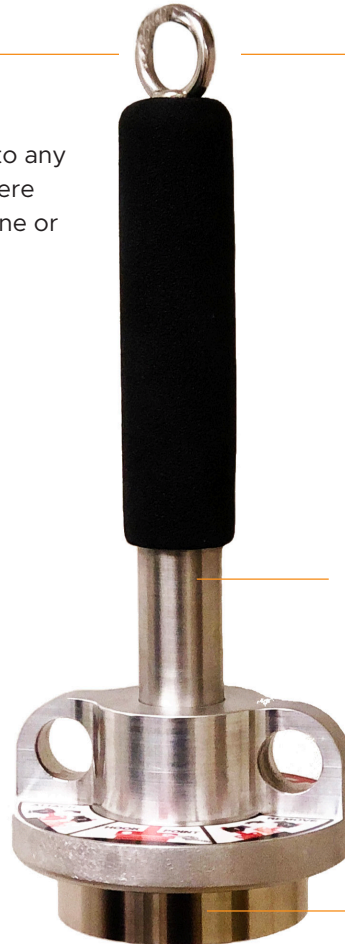

KEEP YOUR HANDS OFF IT

Magna-Grab

HAND SAFETY TOOL

The Magna-Grab is a multi-purpose, hands-off magnetic tool. It can serve as a portable magnetic tag line and tether anchor point or may be used as a long-reach, magnetic-retrieval tool.

It enables users to control loads and handle materials without putting themselves or their hands in the line of fire.

Anchor Away

The tool serves as a portable anchor point enabling attachment to any magnetic material where ideal points for a tagline or tether do not exist.

Uses are in the Eye of the Holder

An eye bolt in the handle enables tag lines to be attached to the Magna-Grab.

The tool can then be used for long-reach retrieval of dropped objects in confined spaces or to safely maneuver suspended loads.

Easy to Use or Remove

The Magna-Grab easily attaches to any magnetic surface and just as easily removes with a sideways push on the handle.

Small but Mighty

The lightweight, portable tool only takes up 4" to 6" of space, but it provides 400 LBS of magnetic pull force.